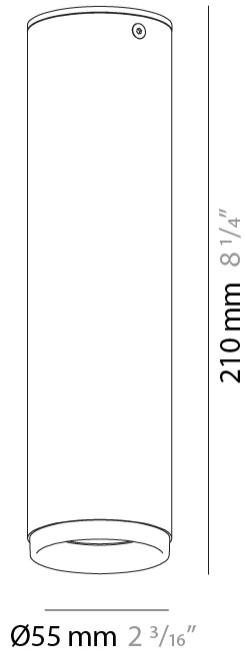

PROJECT
TYPE
SPECIFIER
QUANTITY
DATE

HAUL - CEILING SURFACE

D92250-

base number   Finish
Options

1. To build a product code in our configurator select the specify button on the base model # product page
2. To build a manual product code on this datasheet choose from the options listed below in blue font and add the suffix to the base model #

GENERAL

Series: Haul
Subseries: Haul - Ceiling
Partner: Milan
Division: Design
Installation: Surface
Product Type: Downlight
Mounting Location: Ceiling
Light Distribution: Direct

PHYSICAL

Aperture Sizes - Downlights: 2"
Shape: Cylinder
Diameter (mm): 55
Diameter (in): 2 ³/₁₆
Height (mm): 210
Height (in): 8 ¹/₄
Fixture Finish: MWL / MBQ
Fixture Material: Extruded Aluminum

ELECTRICAL

Lamp Type: LED
Input Wattage (W): 7
Dimming: Electronic Low Voltage Dimming
Input Voltage (V): 120Vac Direct Line

LED

Number of LEDs: 1
Color Temperature (°K): 3000
Max. Delivered Lumen (lm): 655
CRI: >90 CRI
Lamp Life (hrs): 50000

OPTICAL

Beam Angle: 35

RATINGS AND CERTIFICATIONS

Certified By: Certified for North American Standards
IP rating: IP20